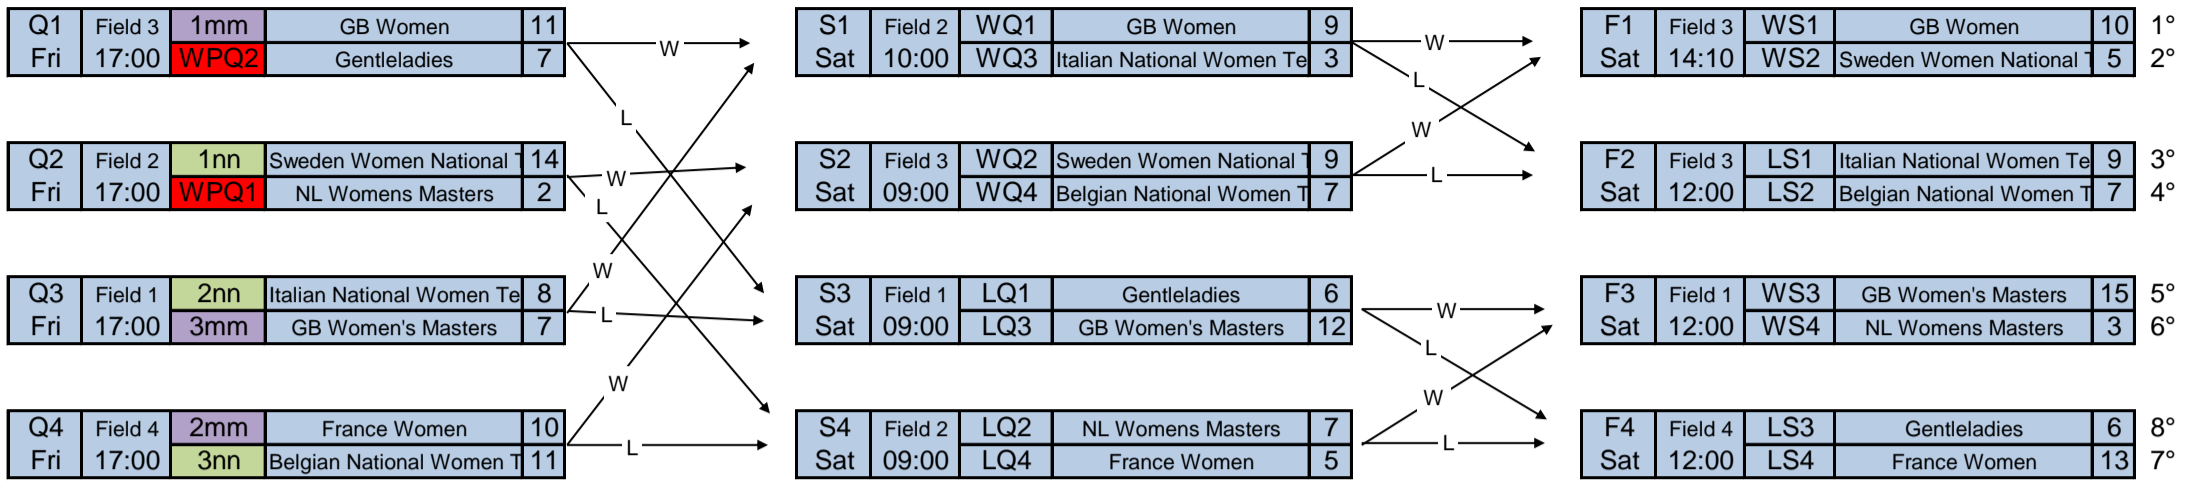

Day	Time	Field	T1 - T2	Team 1 - Team 2	Result
Thu	18:30	11	pp1 - pp3	Gentleladies - Danish Women's National team	10 - 7
Thu	18:30	12	pp2 - pp4	Nederlands Dames Frisbee Team - Mantis	13 - 2
Fri	11:00	3	pp1 - pp4	Gentleladies - Mantis	13 - 5
Fri	11:00	4	pp2 - pp3	Nederlands Dames Frisbee Team - Danish Women's National team	8 - 9
Fri	13:00	9	pp1 - pp2	Gentleladies - Nederlands Dames Frisbee Team	7 - 8
Fri	13:00	10	pp3 - pp4	Danish Women's National team - Mantis	10 - 5

Ladies division | Pre-quarters

Pre-Quarter 1				
Day	Time	Field	T1 - T2	Result
Fri	15:00	2	4mm - 1oo	German Women Masters - NL Womens Masters 8 - 10

Pre-Quarter 2				
Day	Time	Field	T1 - T2	Result
Fri	15:00	3	4nn - 1pp	SYC - Gentleladies 5 - 11

Ladies division | Quarters, Semis and Finals

Places 1 - 8

Places 9 - 16